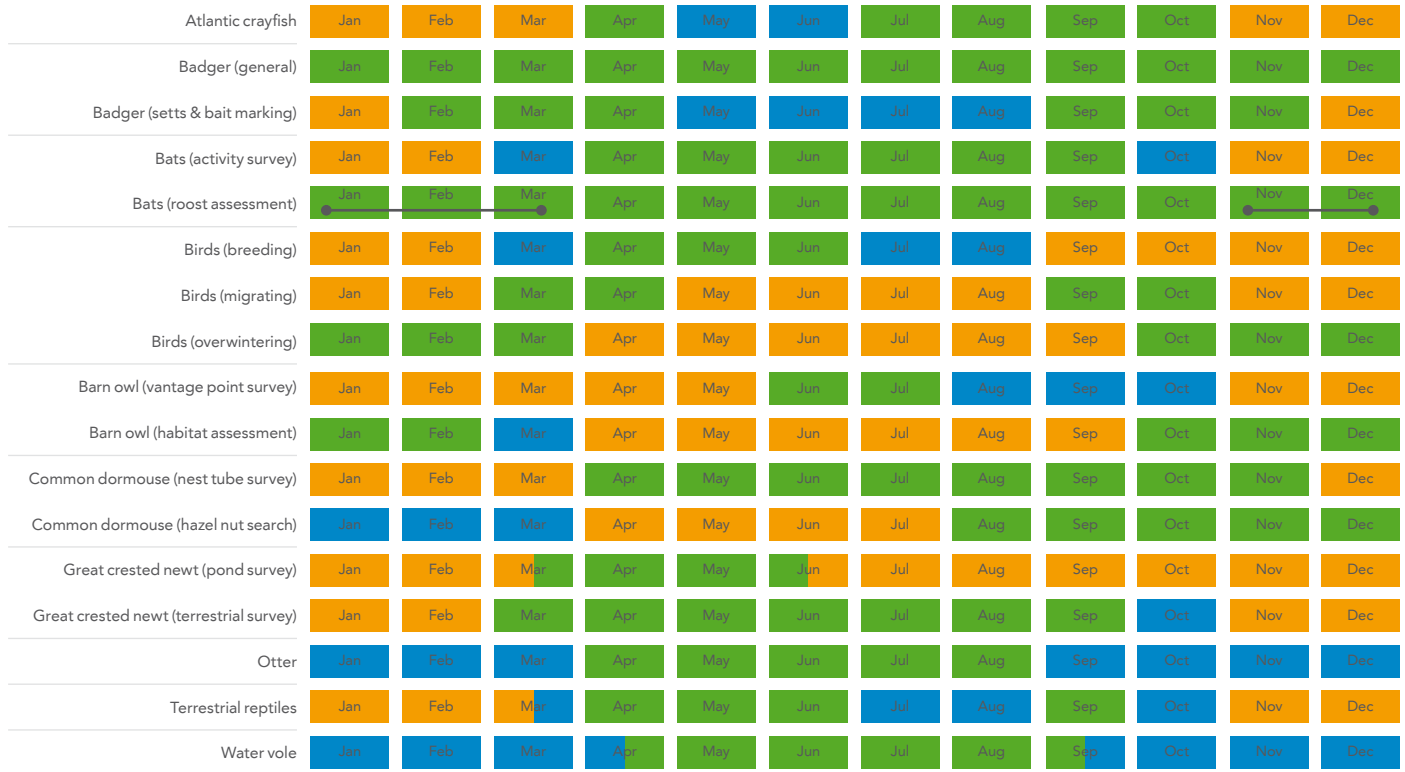

Protected species survey seasons

■ Optimal
 ■ Sub-optimal
 ■ Unreliable
 ●—● Hibernation roosts (bats)

!⦿ No standard survey season applies for aquatic and terrestrial invertebrates due to the sheer diversity of species. Surveys are instead tailored to the site and species of interest.

NATURAL PROGRESSION